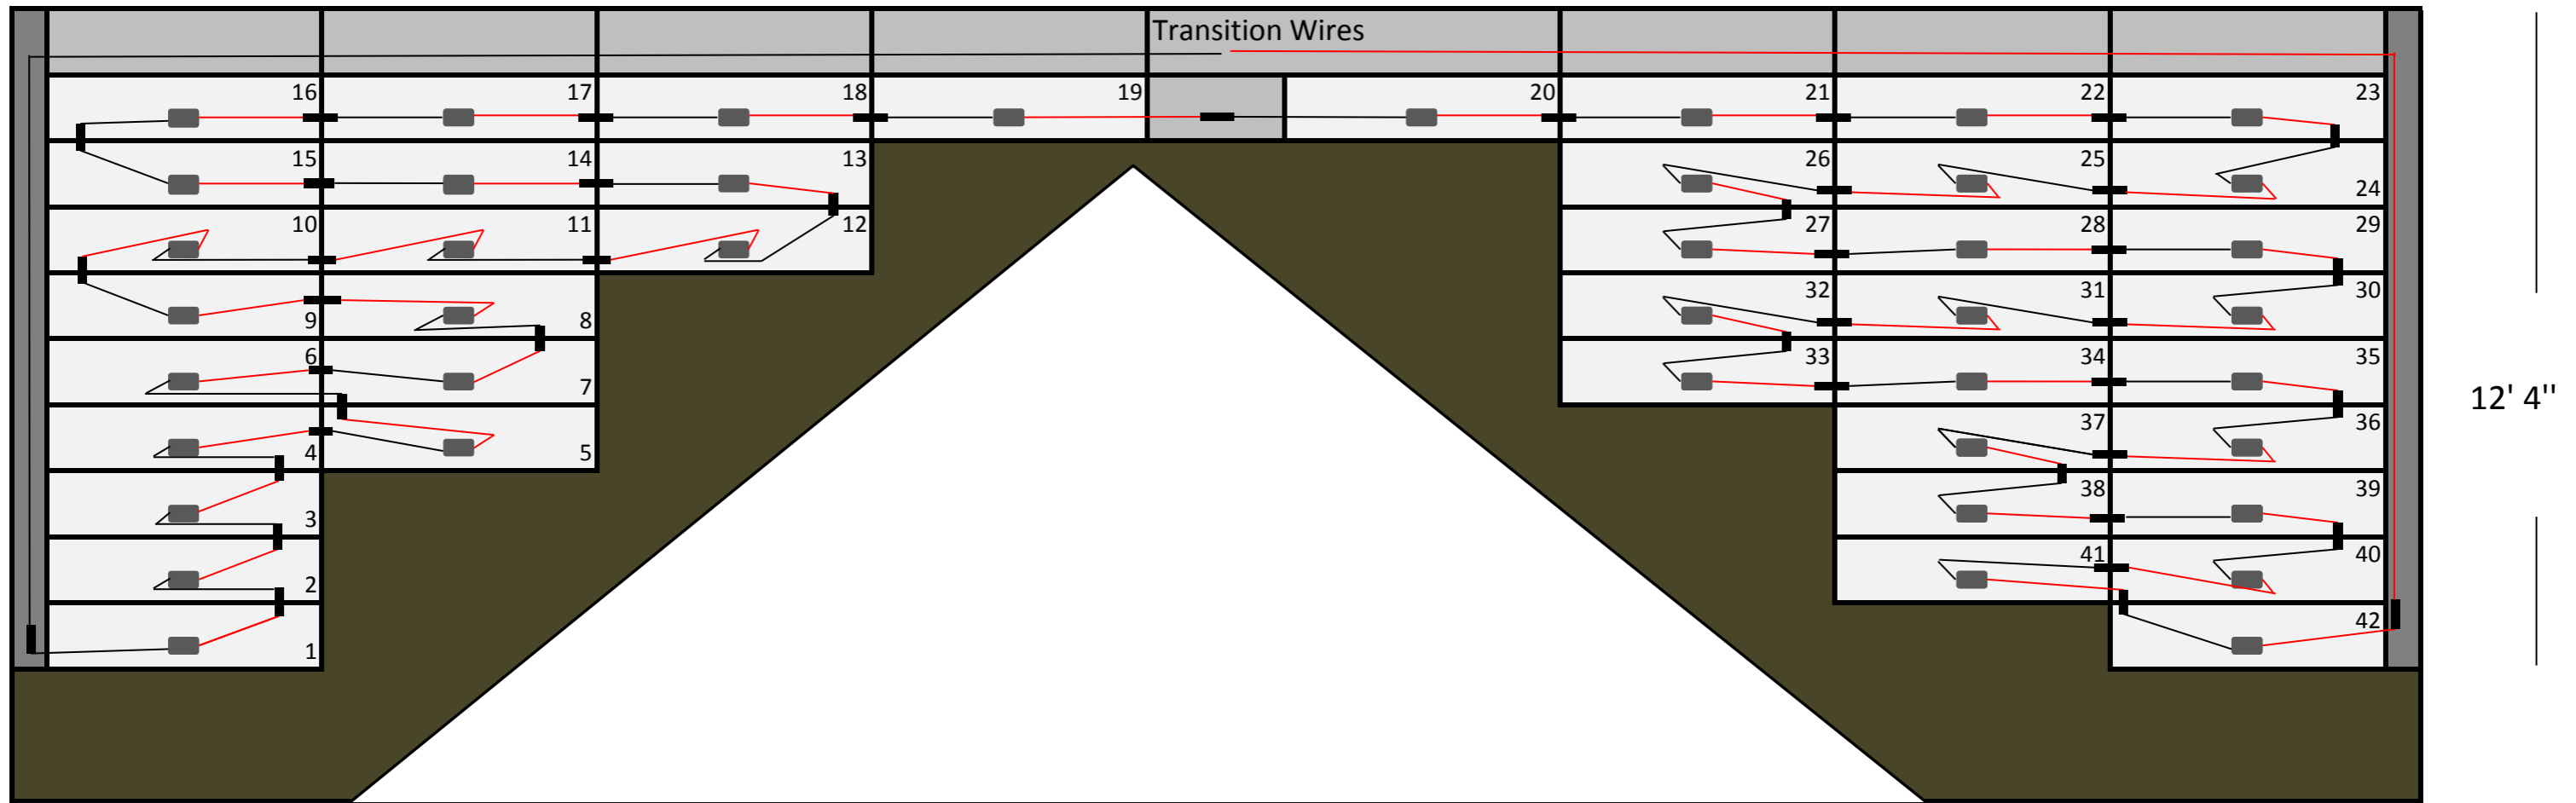

37' 6"

Community Center
Custom Electrical Drawing
One String of 42
2520 Watts
Max Volts 411